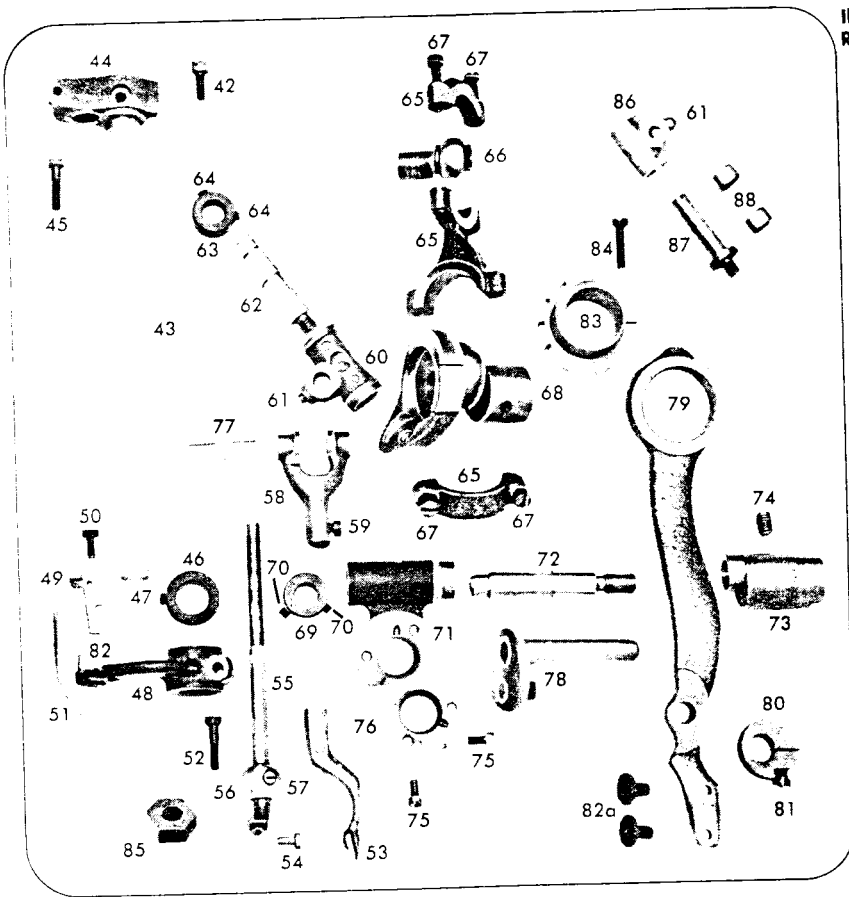

B1 NEEDLE SHAFT, LOOPER ROD, NEEDLE ECCENTRIC ASSEMBLY

Illustrn. Ref. No.	Part No.	Description
42	402072	Needle Shaft Crank Locking Screw
43	400030	Needle Shaft
44	400037	Needle Shaft Crank
45	400094	Needle Shaft Crank Clamping Screw
46	400084	Needle Shaft Collar 7/16"
47	400100	Needle Shaft Collar Set Screw
48	400038	Needle Lever
49	400039	Needle Lever Clamp
50	400040	Needle Lever Clamp Screw
51	400707	Needle (Size 2 1/2)
52	400094	Needle Lever Clamping Screw
53	401073	Looper (Solid)
54	400042	Looper Screw
55	400043	Looper Rod
56	400044	Looper Rod Ball
57	400045	Looper Rod Ball Set Screw
58	400051	Looper Fork
59	400040	Looper Fork Clamping Screw
60	400055	Looper Driving Stud Sleeve
61	400099	Looper Driving Stud Sleeve Set Screw
62	400053	Looper Driving Stud
63	400054	Looper Driving Stud Collar
64	400100	Looper Driving Stud Collar Set Screw
65	400035	Needle Stitch Shaft Connection
66	400036	Needle Stitch Shaft Connection Ball Stud
67	400094	Needle Stitch Shaft Connection Fastening Screw (4)
68	400031	Needle Stitch Eccentric (Regular)
69	400054	Looper Rod Carrier Stud Collar
70	400100	Looper Rod Carrier Stud Collar Set Screw (2)
71	400046	Looper Rod Carrier
72	400048	Looper Rod Carrier Stud
73	400050	Looper Adjusting Block
74	400098	Looper Adjusting Block Set Screw
75	400095	Looper Rod Carrier Cap Clamping Screw (2)
76	400047	Looper Rod Carrier Cap
77	400052	Looper Rod Fork Pin
78	400026	Feed Rocker
79	400025	Feed Lever
80	400027	Feed Rocker Clamp
81	400094	Feed Rocker Clamp Set Screw
82	402098	Needle Lever Clamp Pin
82a	400097	Feed Dog Fastening Screw (2)
83	400034	Needle Eccentric Ring
84	400094	Needle Eccentric Ring Clamping Screw
85	402341	Looper Rod Lock Nut
86	400323	Looper Driving Stud Sleeve (For Bearing M/C)
87	400266	Looper Driving Stud (For Bearing M/C)
88	402077	Looper Driving Stud Sleeve Bearing (2)