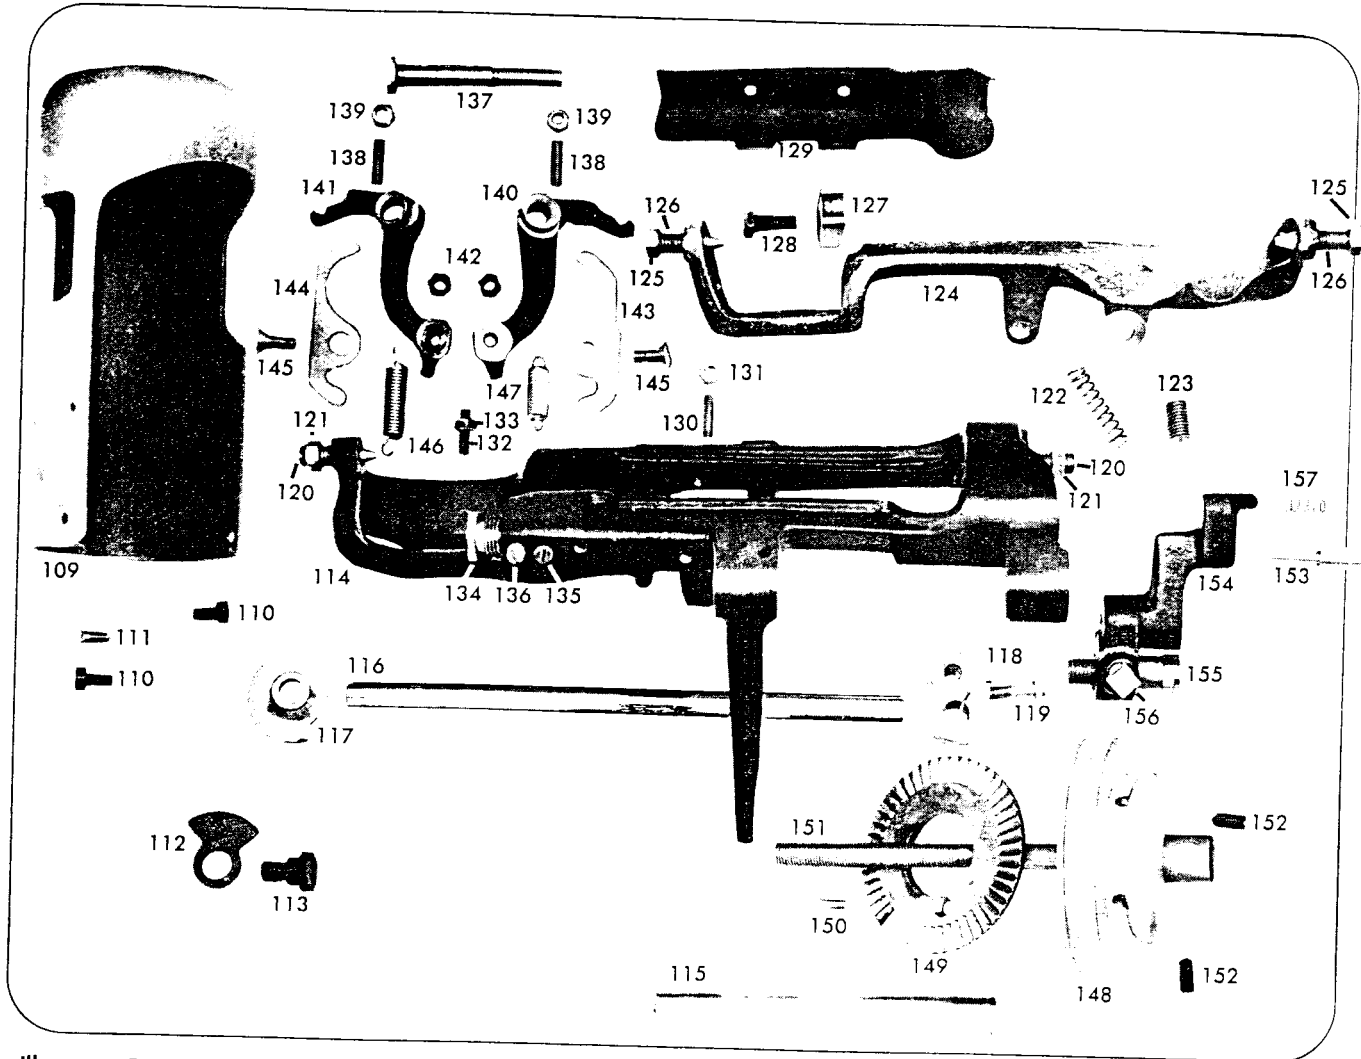

C FEED FRAME AND REGULATING DIAL ASSEMBLY

Illustrn. Ref. No.	Part No.	Description	Illustrn. Ref. No.	Part No.	Description
109	400206	Aluminum Sleeve (Long)	132	400020	Platen Bracket Limit Screw
110	400040	Aluminum Sleeve Mounting Screw (2)	133	400021	Platen Bracket Limit Screw Nut
111	400197	Aluminum Sleeve Positioning Screw	134	402073	Feed Bracket Stud Bushing
112	400009	Feed Frame Regulating Stop	135	400100	Feed Bracket Stud Bushing Set Screw—Short
113	400010	Feed Frame Regulating Stop Stud	136	400099	Feed Bracket Stud Bushing Set Screw—Long
114	400303	Feed Frame	137	400022	Feed Bracket Stud
115	400002	Feed Frame Hinge Pin	138	400020	Feed Bracket Limit Screw (2)
116	400069	Rib Shaft	139	400021	Feed Bracket Limit Screw Nut (2)
117	400336	Rib (Skip)	140	400017	Feed Platen Bracket Right
118	400071	Rib Shaft Crank	141	400018	Feed Platen Bracket Left
119	400094	Rib Shaft Crank Fastening Screw	142	400021	Feed Platen Screw Nut (2)
120	400075	Rib Shaft Center Screw (2)	143	400015	Feed Platen Right
121	400312	Rib Shaft Center Screw Nut (2)	144	400016	Feed Platen Left
122	400149	Rib Shaft Cradle Spring	145	400101	Feed Platen Screw (2)
123	400334	Rib Shaft Cradle Positioning Screw	146	400166	Feed Platen Spring Right
124	400333	Rib Shaft Cradle Styles No. 2	147	400019	Feed Platen Spring Left
125	400312	Rib Shaft Cradle Center Screw Nut (2)	148	400195	Regulating Dial
126	400075	Rib Shaft Cradle Center Screw (2)	149	400196	Regulating Dial Ratchet
127	402084	Rib Shaft Support	150	400197	Regulating Dial Regulating Screw
128	400074	Rib Shaft Support Screw	151	400205	Regulating Dial Regulating Screw
129	400070	Rib Shaft Cover Complete	152	400204	Regulating Dial Set Screw (2)
130	400020	Rib Shaft Cradle Screw	153	400202	Regulating Dial Plunger
131	400021	Rib Shaft Cradle Screw Nut	154	400200	Regulating Dial Indicating Arrow Bracket
			155	400203	Regulating Dial Indicating Arrow Bracket Screw
			156	402055	Regulating Dial Indicating Bracket Set Screw
			157	400201	Regulating Dial Plunger Spring