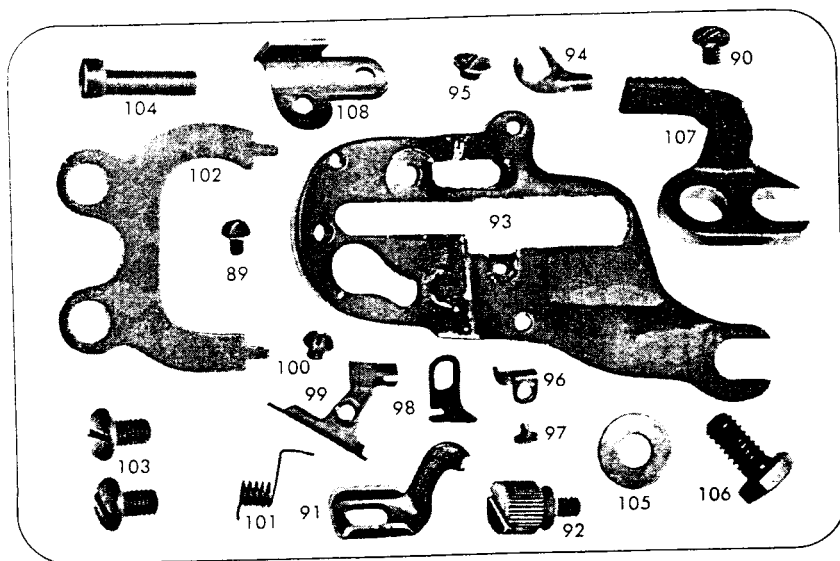

B2 PRESSER FOOT COMPLETE

105	402068	Presser Foot Clamp Screw Washer
106	400103	Presser Foot Clamp Screw
107	400028	Feed Dog Coarse
	400143	Feed Dog — Fine
108	401306	Presser Foot Cloth Guide Bracket
	401186	Presser Foot Complete 3/16" Opening
	401738	Presser Foot Complete 1/4" Opening
	401296	Presser Foot Complete w/New Style Gauge
	401305	Presser Foot Cloth Guide Comp.

Illustrn. Ref. No.	Part No.	Description
89	401301	Presser Foot Cloth Guide Holding Screw
90	401302	Presser Foot Cloth Guide (Right) Holding Screw
91	401303	Presser Foot Adj. Cloth Guide
92	401304	Presser Foot Adj. Cloth Guide Knurled Screw
93	402141	Presser Foot Plate 1/4" Opening
	402157	Presser Foot Plate 3/16" Opening
94	400081	Presser Foot Needle Guide
95	400082	Presser Foot Needle Guide Screw
96	401184	Presser Foot Metal Pin
97	401185	Presser Foot Metal Pin Screw
	400145	Presser Foot Shoe Complete 3/16" Wide
	400668	Presser Foot Shoe Complete 1/4" Wide
	401298	Presser Foot (Flat) Shoe 1/4" Wide
98	401200	Presser Foot Shoe Guide
99	402310	Presser Foot Shoe (Only) 3/16" Wide
	402186	Presser Foot Shoe (Only) 1/4" Wide
100	401201	Presser Foot Shoe Guide Screw
101	400065	Presser Foot Shoe Spring
102	400060	Presser Foot Brace
103	400096	Presser Foot Mounting Screw (2)
104	400066	Presser Foot Adjusting Eccentric Pin