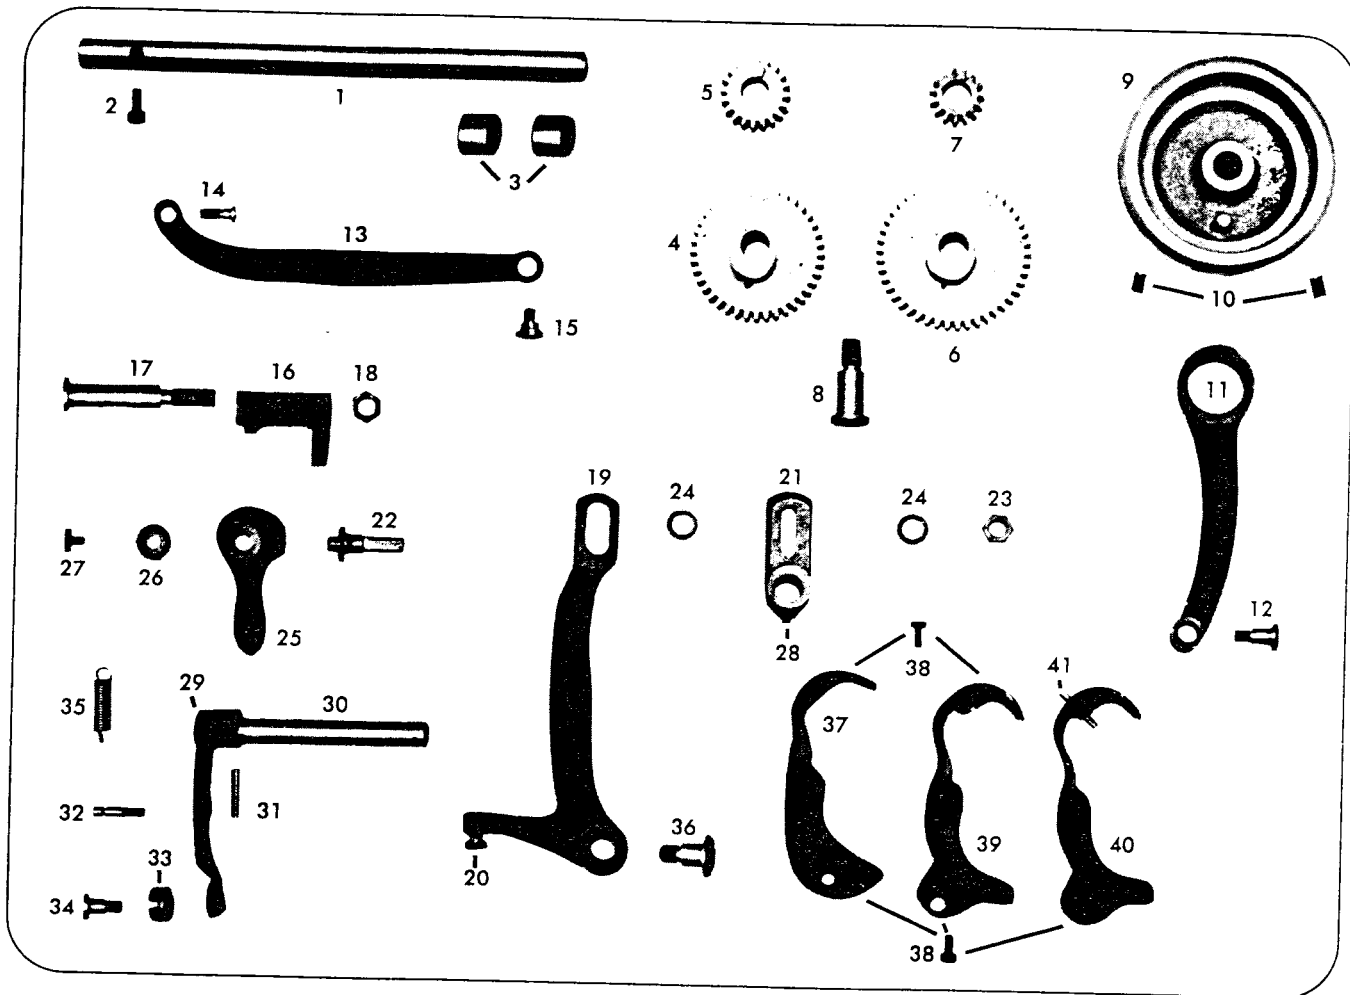

#### SECTIONS

**A**  
**MAIN SHAFT  
GEAR ASSEMBLY  
SKIP CONTROL  
AND CRANK**

**B**  
**NEEDLE SHAFT  
LOOPER ROD  
NEEDLE ECCEN-  
TRIC**

**C**  
**FEED FRAME  
REGULATING  
DIAL**

**D**  
**SWING PLATE  
KNEE LIFT**

# A MAIN SHAFT GEAR ASSEMBLY

Illustr. Ref. No.	Part No.	Description	Illustr. Ref. No.	Part No.	Description
1	400029	Main Shaft		401831	Long Lever Assembly, includes the following:
2	402072	Main Shaft Screw	19	400177	Long Lever (Only)
3	402415	Main Shaft Needle Bearing (2) for Model 9SS-1B	20	400179	Long Lever Adjusting Screw
4	400157	Large Gear for Model 9SS-1	21	400170	Short Lever
5	400159	Small Gear for Model 9SS-1	22	400171	Short Lever Stud
6	402076	Large Gear for Model 9SS-2	23	400108	Short Lever Stud Nut
7	401657	Small Gear for Model 9SS-2	24	400369	Short Lever Stud Washer (2)
8	400158	Large Gear Stud	25	400173	Skip Control Lever
9	400142	Hand Wheel	26	400174	Skip Control Lever Washer
10	400098	Hand Wheel Set Screw (2)	27	400175	Skip Control Lever Screw
11	400079	Hand Wheel Connection	28	400099	Short Lever Screw
12	400080	Hand Wheel Connection Stud		402357	Cam Lever Assembly, includes the following:
	400673	Rib Shaft Connection Lever Ass'y, includes the following:	29	400162	Cam Lever (Only)
13	400267	Rib Shaft Connection Lever	30	400163	Cam Lever Shaft
14	400072	Rib Shaft Connection Lever Stud (Front)	31	400367	Cam Lever Tapered Pin
15	400078	Rib Shaft Connection Lever Stud (Rear)	32	400168	Cam Lever Screw (for Spring 400166)
	400674	Rib Rocker assembly, includes the following:	33	400164	Cam Lever Shaft Roller
16	400106	Rib Rocker (only)	34	400165	Cam Lever Shaft Roller Stud
17	400107	Rib Rocker Stud	35	400166	Cam Lever Spring (Not included in Ass'y)
18	400108	Rib Rocker Stud Nut	36	400178	Long Lever Stud
			37	402176	Gear Cover for Model 9SS-2
			38	400040	Gear Cover Screw
			39	400160	Gear Cover for Model 9SS-1
			40	400160b	Gear Cover for Model 9SS-1B
			41	400367	Gear Cover Tapered Pin for 9SS-1B