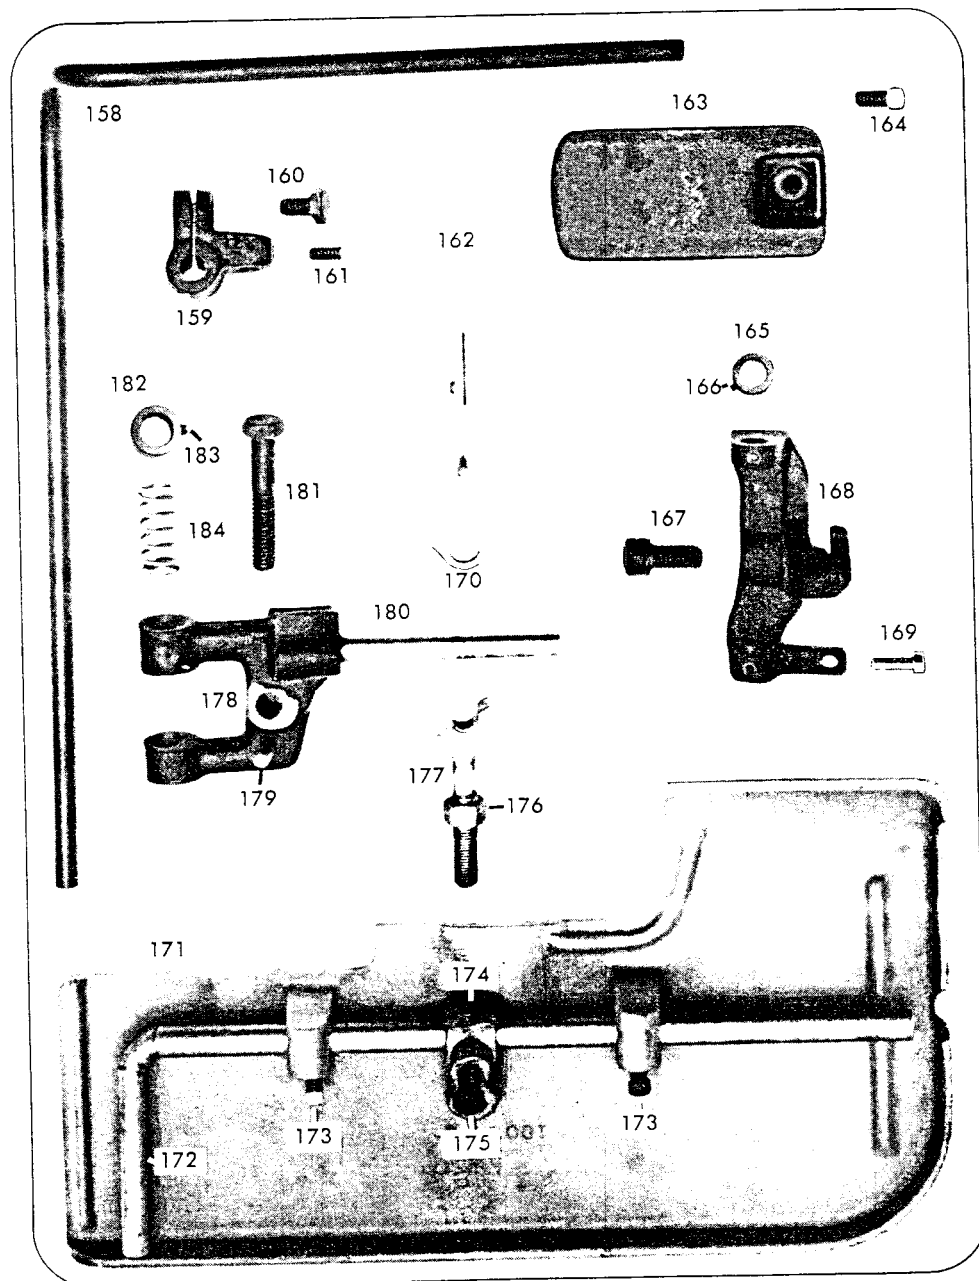

D SWING PLATE AND KNEE LIFT ASSEMBLY

Illustrn. Ref. No.	Part No.	Description	Illustrn. Ref. No.	Part No.	Description
	400180	Swing Plate Complete includes the following:			
	400127	Knee Lift Lever complete includes the following:			
158	400131	Knee Lift Rod	171	402465	Swing Plate (Only)
159	402353	Knee Lift Lever	172	400178	Swing Plate Rod
160	402080	Knee Lift Lever Clamping Screw	173	400182	Swing Plate Clamp Screw (2)
161	402055	Knee Lift Lever Set Screw	174	400193	Swing Plate Stop Stud Bracket
162	402106	Knee Lift Pull Down Stem	175	400133	Swing Plate Stop Stud Bracket Screw
163	400132	Knee Lift Pad	176	400192	Swing Plate Stop Stud Nut
164	402079	Knee Lift Pad Set Screw	177	400191	Swing Plate Stop Stud
165	400415	Knee Lift Collar	178	400183	Swing Plate Main Bracket
166	400100	Knee Lift Collar Set Screw	179	400185	Swing Plate Main Bracket Pin
167	402056	Knee Lift Main Bracket Screw	180	400184	Swing Plate Main Bracket Stud
168	400128	Knee Lift Main Bracket	181	400186	Swing Plate Main Bracket Screw
169	402053	Knee Lift Main Bracket Positioning Screw	182	400084	Swing Plate Rod Collar
170	400121	Knee Lift Pull Down Stem Hook	183	400100	Swing Plate Rod Collar Set Screw
			184	400190	Swing Plate Rod Spring