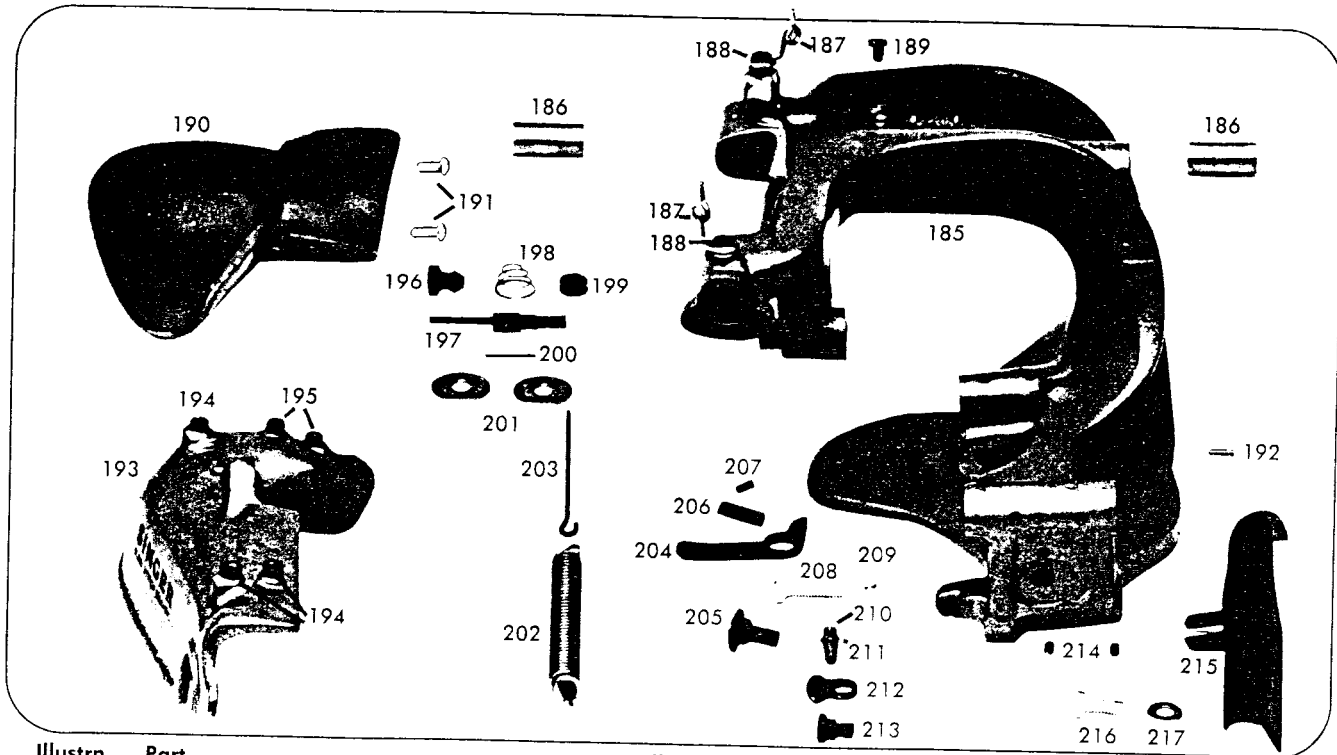

E MACHINE HEAD

Illustr. Ref. No.	Part No.	Description
185	402344	Main Frame Skip
186	401663	Main Shaft Oilite Bushing (2)
187	400087	Thread Guide (2)
188	400096	Thread Guide Screw (2)
189	402025	Main Frame Oil Fitting
190	400155	Lower Cover
191	402052	Lower Cover Mounting Screw (2)
192	400167	Cam Lever Pin
193	400156	Upper Cover
194	402426	Upper Cover Oil Fitting (Long) (3)
195	402025	Upper Cover Oil Fitting (Short) (2)
196	400087	Upper Cover Fastening Thumb Nut
197	400090	Tension Long Stud
198	400091	Tension Spring
199	400092	Tension Regulating Nut
200	400093	Tension Pin

Illustr. Ref. No.	Part No.	Description
201	400088	Tension Disc (2)
202	400139	Feed Frame Tension Spring (Short)
203	400140	Feed Frame Tension Spring Hook
204	400141	Feed Frame Tension Spring Hook Lever
205	400005	Feed Frame Tension Spring Lever Stud
206	400311	Feed Frame Tension Spring Lever Limit Screw
207	400204	Feed Frame Tension Spring Lever Set Screw
208	400014	Feed Frame Stop Screw
209	402062	Feed Frame Stop Screw Nut
210	400311	Feed Frame Safety Limit Screw
211	400312	Feed Frame Safety Limite Screw Nut
212	400009	Feed Frame Regulating Stop
213	400010	Feed Frame Regulating Stop Stud
214	400099	Feed Frame Hinge Pin Set Screw (2)
215	400137	Belt Guard
216	402064	Belt Guard Fastening Screw
217	402068	Belt Guard Washer

ACCESSORIES

400118 Bolt

402060 Washer

Needles 400707 (or specify size)

402066 Wing Nut

St. J 22100 Instruction Booklet

400120 Cotton Stand Complete

402086 Cotton Bag

402044

402354

402058

SINGER
BLIND STITCH MACHINES