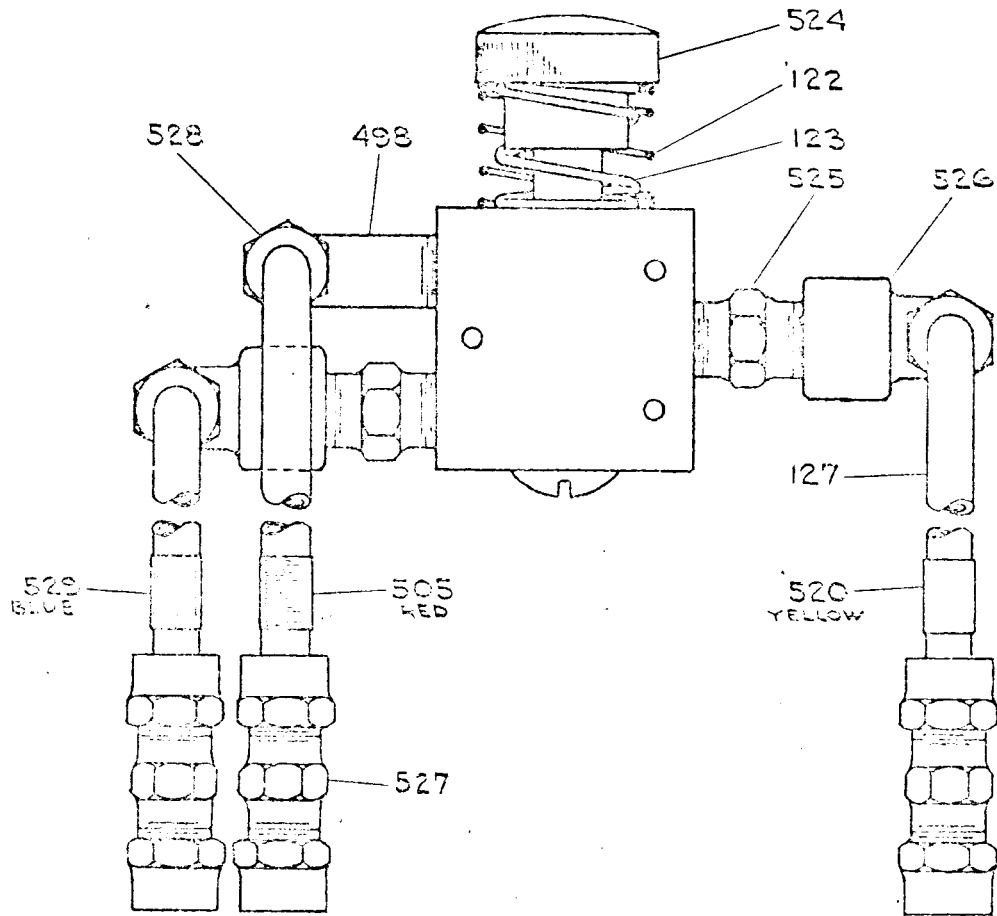

**SINGER**  
421W

FOOT CONTROL ASSEMBLY COMPLETE  
PART N<sup>o</sup> 491739  
ITEM N<sup>o</sup> 001

FOOT CONTROL ASSEMBLY COMPLETE

PART NO. 491739

ITEM NO. 001

<u>ITEM NO.</u>	<u>DESCRIPTION</u>	<u>PART NO.</u>
119	Foot Switch Bracket	2-491733
120	Foot Pedal (Singer)	152168
121	Foot Pedal Pivot Clamp, (2 Required)	1-492299-001
122	Spring, First Stage, Outer Nest	1-492092
123	Spring, Second Stage, Inner Nest	1-492079
124	Valve Fastening Screw, (2 Required) #6-32 by 1/4 Pan Head	1-788816-006
125	Valve Fastening Nut, (2 Required) #6-32	1-051795-000
126	Valve Fastening Lockwasher, #6, (2 Required)	1-703473-066
127	Tubing, 1/4 O.D. by 42 Long, (3 Required)	1-811750-005
128	Foot Pedal Pivot	1-491350
498	Male Elbow, 1/8 NPT by 1/4 Tube	494176-011
505	Marking Tape, red	494373-007
520	Marking Tape, yellow	494373-009
524	Valve, (Includes Items No. 122 and 123)	494155-002
525	Hex Nipple, 1/8 NPT, (2 Required)	494176-018
526	Female Elbow, 1/8 NPT by 1/4 tube, (2 Required)	494176-012
527	Union, 1/4 tube, (3 Required)	494176-003
528	Nut with Sleeve, 1/4 tube	494176-041
529	Marking Tape, blue	494373-002