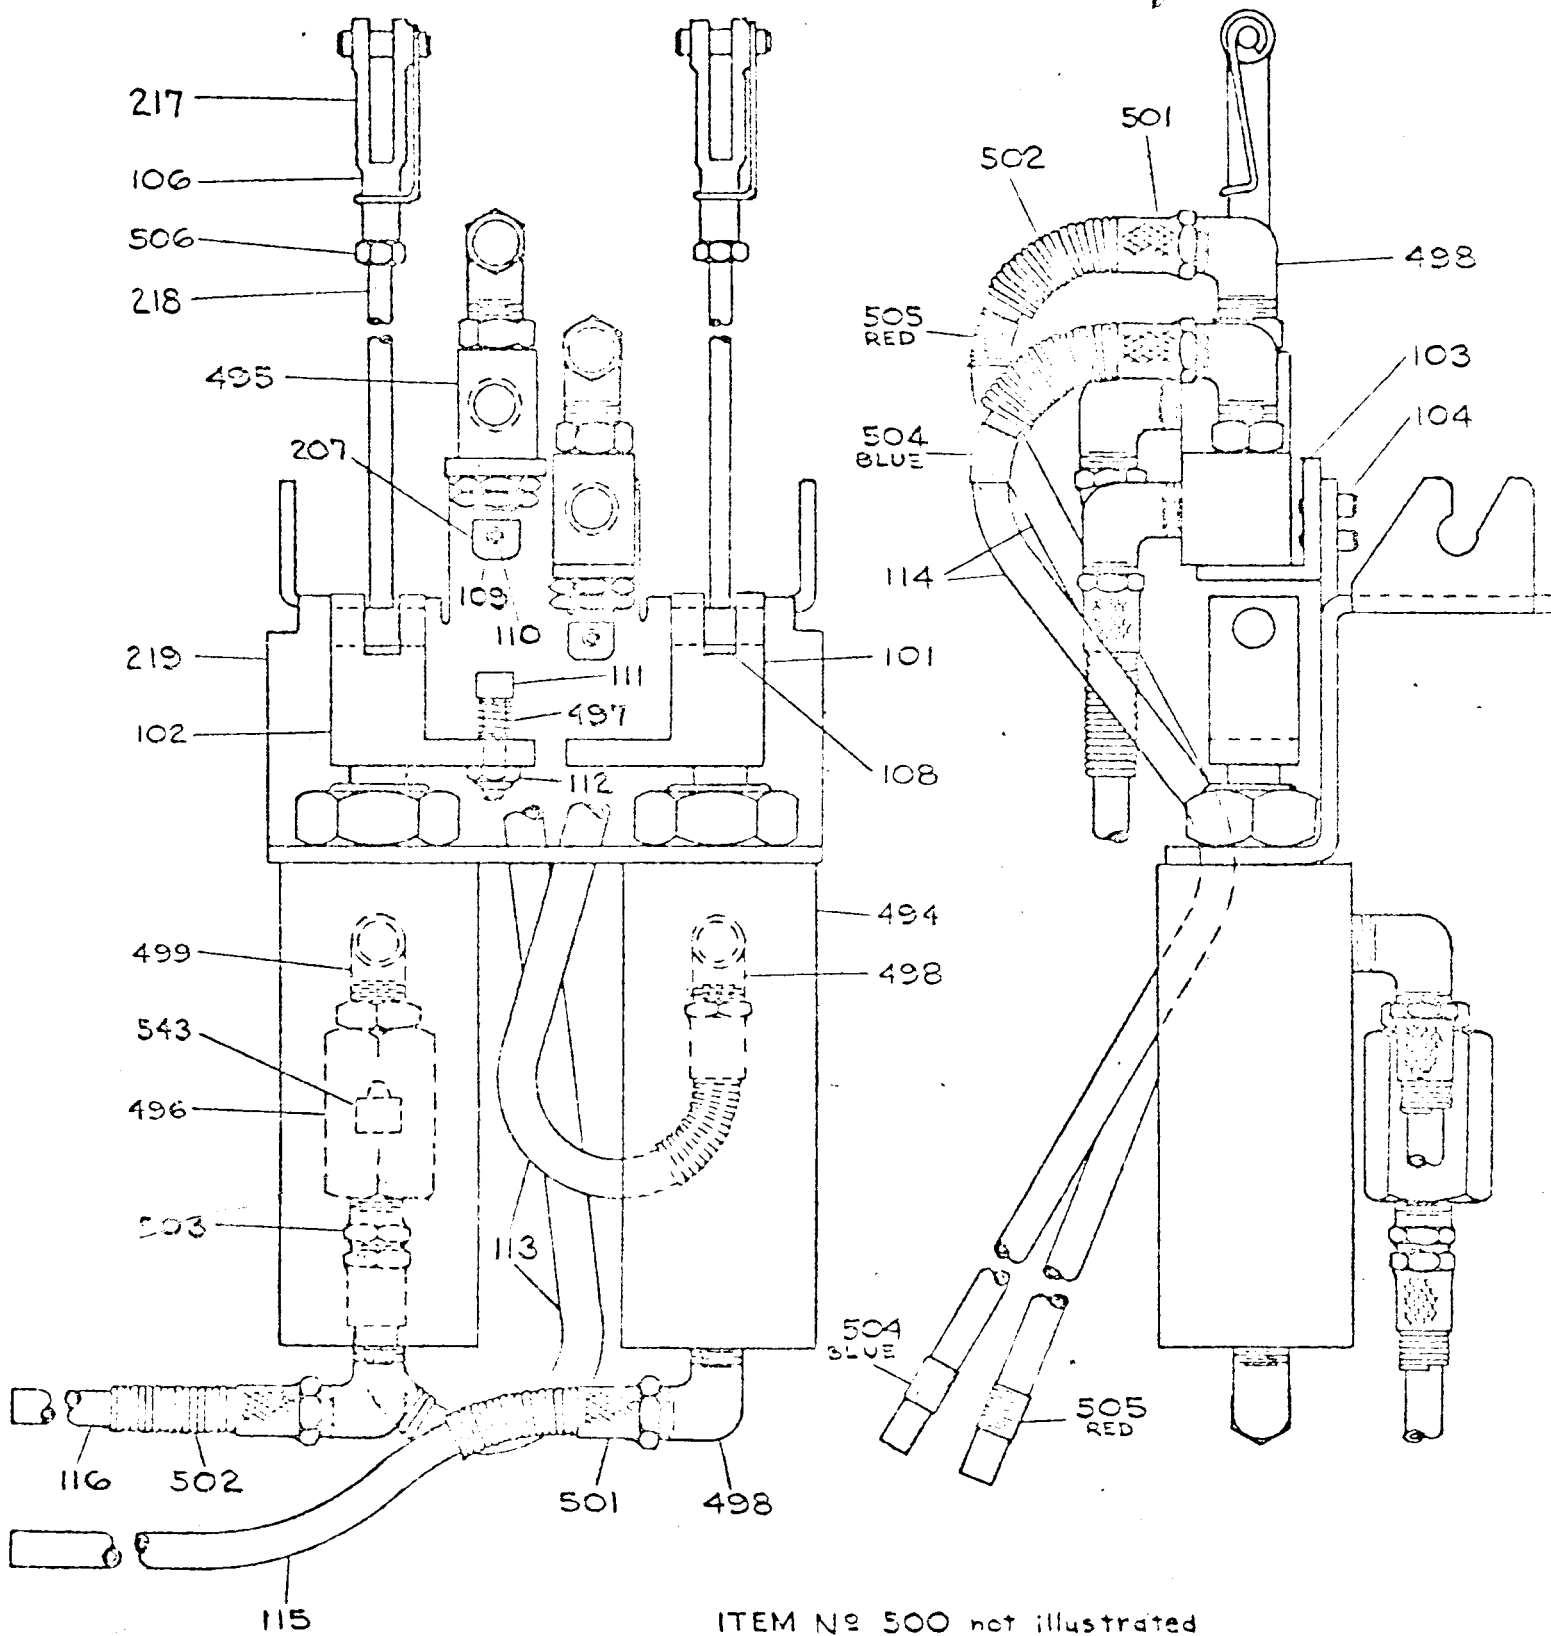

FILTER - LUBRICATOR - REGULATOR ASSEMBLY COMPLETE

PART NO. 492109

ITEM NO. 002

<u>ITEM NO.</u>	<u>DESCRIPTION</u>	<u>PART NO.</u>
117	Support Bracket	2-492772
118	Tubing, 1/4 O.D. by 7 long	1-811750-014
500	Sleeve, 1/4 tube	494176-007
501	Nut, 1/4 tube	494176-008
503	Male Connector, 1/8 NPT by 1/4 tube	494176-010
507	Filter - Regulator	494208-006
508	Lubricator	494208-004
509	Regulator, (Air Spring)	494208-003
510	Air Gauge, 0-30PSI	494263-001
511	Air Gauge, 0-160 PSI	494263-002
512	Female Qwik Change Disconnect	494171-001
513	Male Qwik Change Disconnect	494171-002
514	Reducing Street Elbow (1/8 Male NPT by 1/4 Female NPT)	494176-005
515	Close Nipple, 1/8 NPT, (3 Required)	494176-003
516	Female Tee, 1/8 NPT	494176-002
517	Male Run Tee, 1/4 tube by 1/8 NPT	494176-013
518	Plug, 1/4 tube	494176-006
519	Street Elbow, 45°, 1/8 NPT, (2 Required)	494176-004
520	Marking Tape, yellow	494373-009
521	Filter Bowl Only, NORGREN	494187-013
522	Lubricator Bowl Only, NORGREN	494187-014
523	Filter or Lubricator Bowl Only, WILKERSON	494208-009

REPAIR KITS

---	For NORGREN Lubricator	494187-022
---	For NORGREN Filter	494187-023

CYLINDER AND VALVE ASSEMBLY COMPLETE
PART N° 492326-001
ITEM N°. 034

ITEM N° 500 not illustrated

ONE SHEET Valve #492062