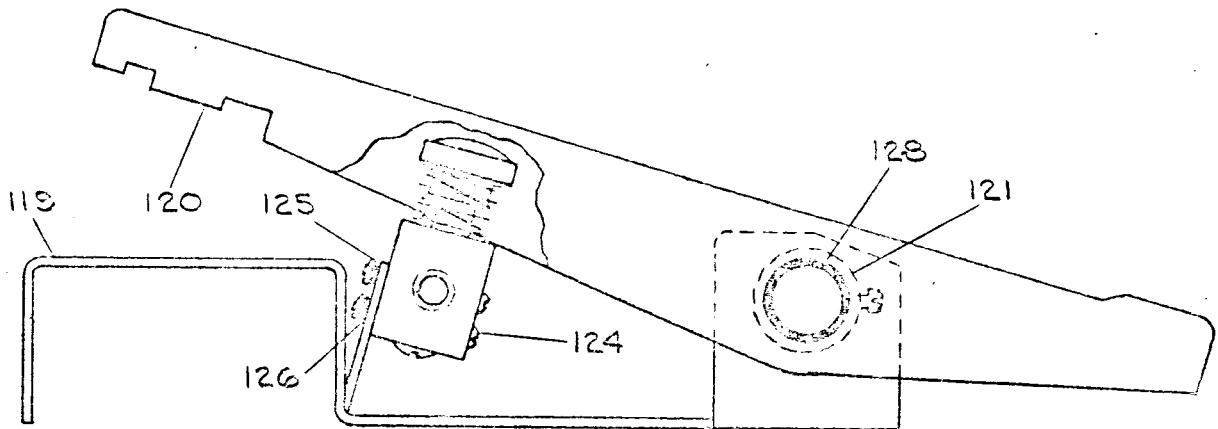

**SINGER**  
421W

FOOT CONTROL ASSEMBLY COMPLETE  
PART N<sup>o</sup> 491739  
ITEM N<sup>o</sup> 001

FOOT CONTROL ASSEMBLY COMPLETE

PART NO. 491739

ITEM NO. 001

<u>ITEM NO.</u>	<u>DESCRIPTION</u>	<u>PART NO.</u>
119	Foot Switch Bracket	2-491733
120	Foot Pedal (Singer)	152168
121	Foot Pedal Pivot Clamp, (2 Required)	1-492299-001
122	Spring, First Stage, Outer Nest	1-492092
123	Spring, Second Stage, Inner Nest	1-492079
124	Valve Fastening Screw, (2 Required) #6-32 by 1/4 Pan Head	1-788816-006
125	Valve Fastening Nut, (2 Required) #6-32	1-051795-000
126	Valve Fastening Lockwasher, #6, (2 Required)	1-703473-066
127	Tubing, 1/4 O.D. by 42 Long, (3 Required)	1-811750-005
128	Foot Pedal Pivot	1-491350
498	Male Elbow, 1/8 NPT by 1/4 Tube	494176-011
505	Marking Tape, red	494373-007
520	Marking Tape, yellow	494373-009
524	Valve, (Includes Items No. 122 and 123)	494155-002
525	Hex Nipple, 1/8 NPT, (2 Required)	494176-018
526	Female Elbow, 1/8 NPT by 1/4 tube, (2 Required)	494176-012
527	Union, 1/4 tube, (3 Required)	494176-003
528	Nut with Sleeve, 1/4 tube	494176-041
529	Marking Tape, blue	494373-002